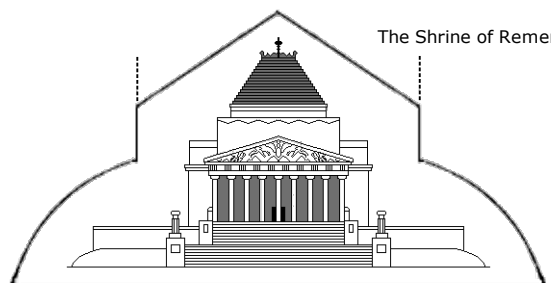

Melbourne

in Miniature

Degraves Street with tables

City Circle Tram

Flinders Street Station

The Shrine of Remembrance

Arts Centre

- Cut Line
- Valley Fold
- Mountain Fold