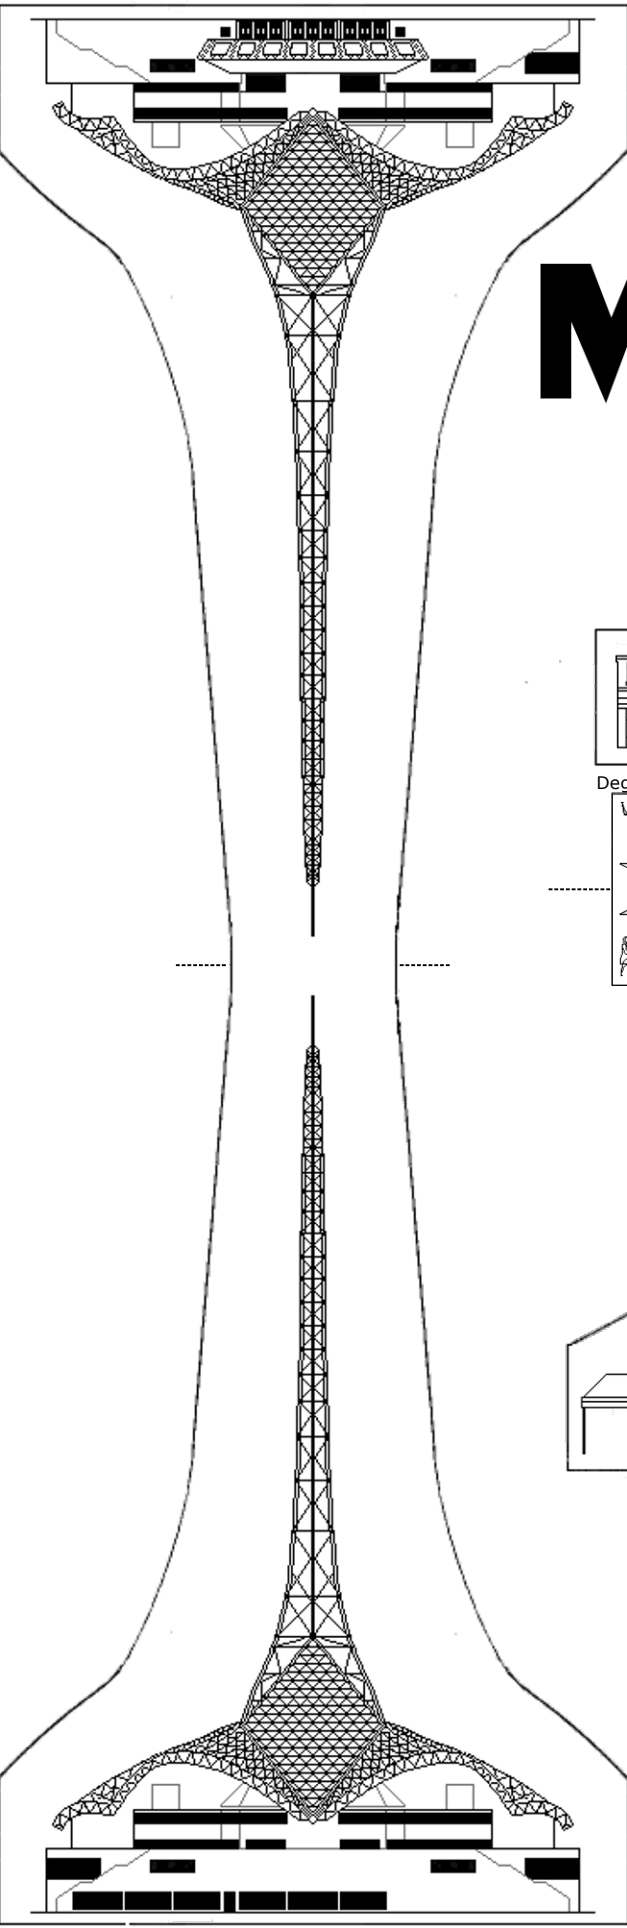

Melbourne

in Miniature

Degraves Street with tables

City Circle Tram

Flinders Street Station

The Shrine of Remembrance

Arts Centre

- Cut Line
- Valley Fold
- Mountain Fold