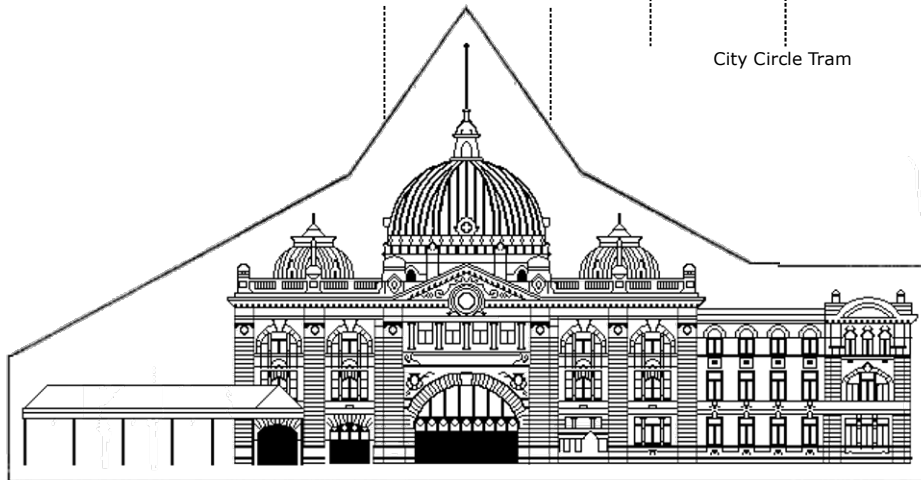

Melbourne

in Miniature

Degraves Street with tables

City Circle Tram

Flinders Street Station

The Shrine of Remembrance

Arts Centre

- Cut Line
- Valley Fold
- Mountain Fold